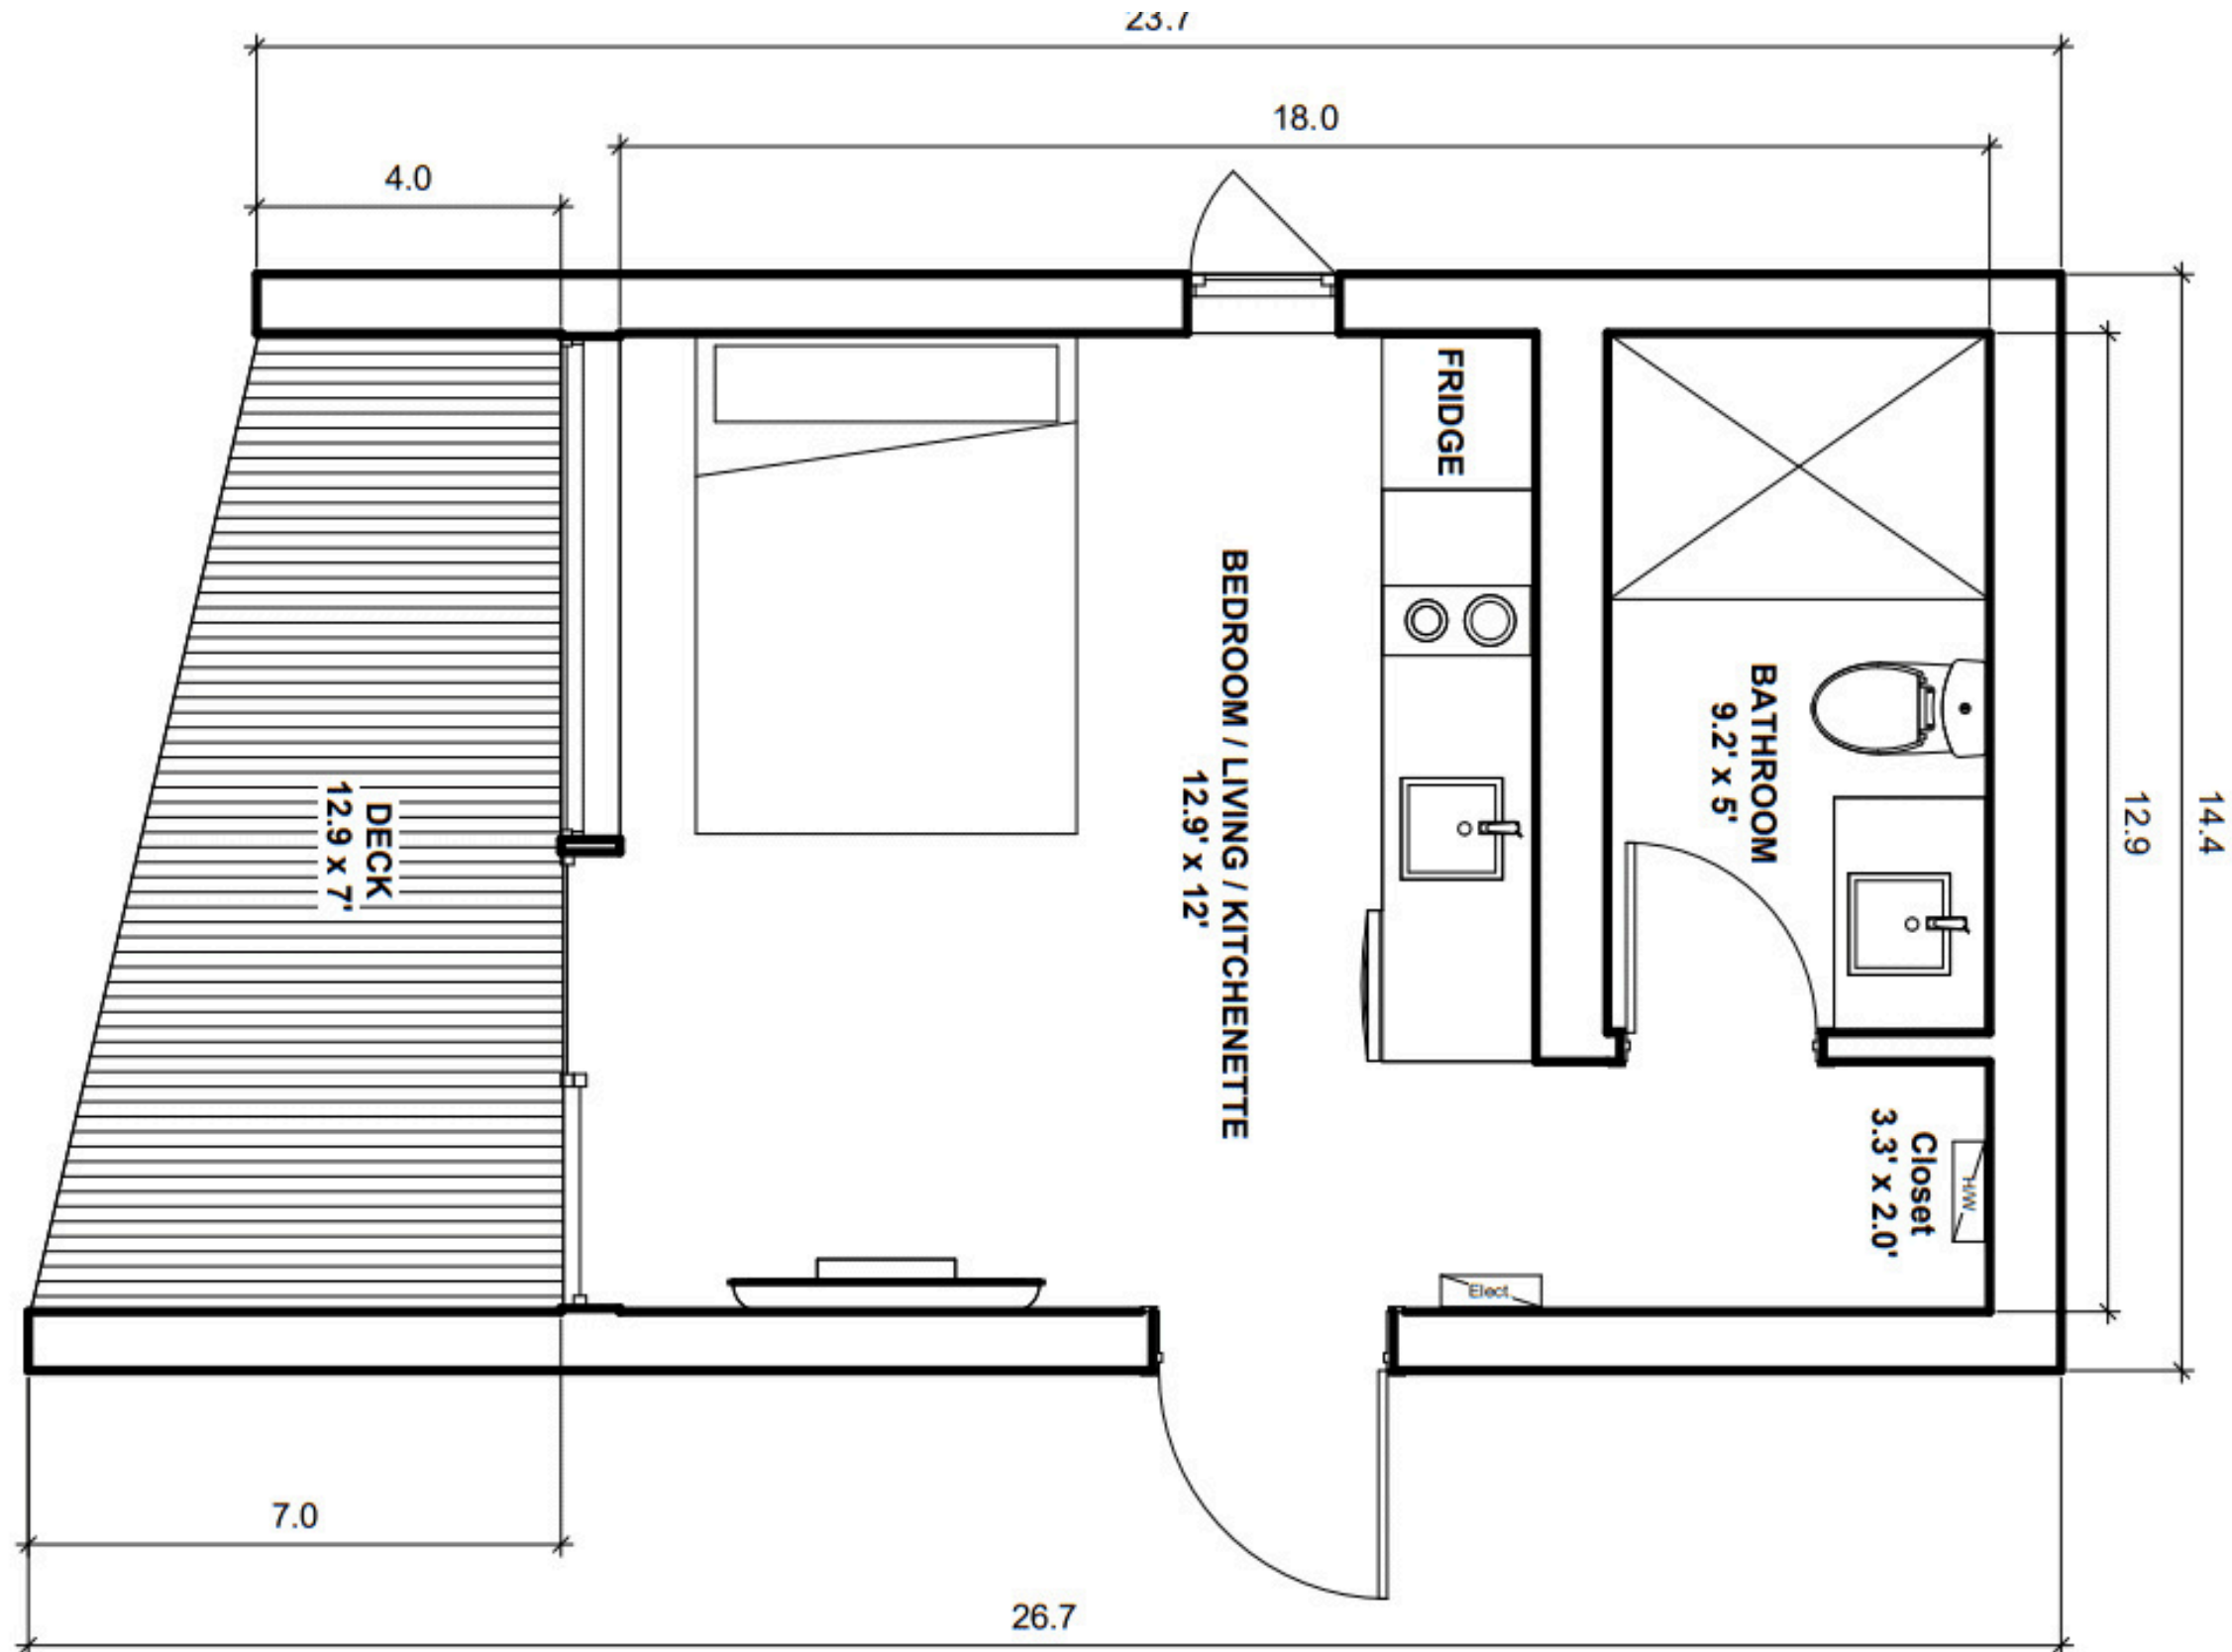

WHISKEY JACK

Bedrooms

STUDIO

Bathrooms

1

Dimensions

284 sqft / 384 sqft
19' 7" x 14' 4"
26' 7" x 14' 4"

Roof

Single Pitch or
Gable roof

PRICE : \$132,000 / \$166,000

WHISKEY JACK / 284 sqft

WHISKEY JACK / 384 sqft

Features & Specifications

	STANDARD	PREMIUM
LIGHT GAUGE STEEL FRAME (G90 Galvanized steel/50 KSI)		
LGS floors	•	•
LGS external walls 140mm stud profile	•	•
LGS internal non-loadbearing walls 140 mm & 90mm stud (Plan Depending)	•	•
LGS roof panels back to back studs 140mm deep	•	•
WALL & ROOF INSULATION		
R36 Walls - R16 4" EPS Rigid Board + Fiberglass Batts R20	•	•
R37 Roof - R16 4" EPS Rigid Board + Fiberglass Batts R20	•	•
FLOOR INSULATION		
R31 Fiberglass Batts (Concrete foundation with crawl space)	•	
R31 Fiberglass Batts (Screw piles or concrete piers)	•	
FLOOR SYSTEM		
3/4" T&G Gold Edge OSB sub-floor	•	•
EXTERIOR WALLS		
24 Gauge Standing seam Metal (Iron Ore / Charcoal color options)	•	•
Cedar wood accents (Behr Tan)	•	•
ROOF SYSTEM		
1/2" fir plywood sheathing	•	•
Peel n Stick Membrane	•	•
24 Gauge Standing seam Metal (Iron Ore / Charcoal color options)	•	•

POD

Features & Specifications

INTERIOR FINISHES	STANDARD	PREMIUM
Benjamin Moore white dove paint	•	
White interior doors	•	
Interior door handles (Matte Black or Stainless Steel)	•	
Baseboard and Door Trim 3" Flat	•	
Vinyl plank oak 7.5" flooring	•	
Engineered hardwood 7.5" flooring (excl. bathroom)		•