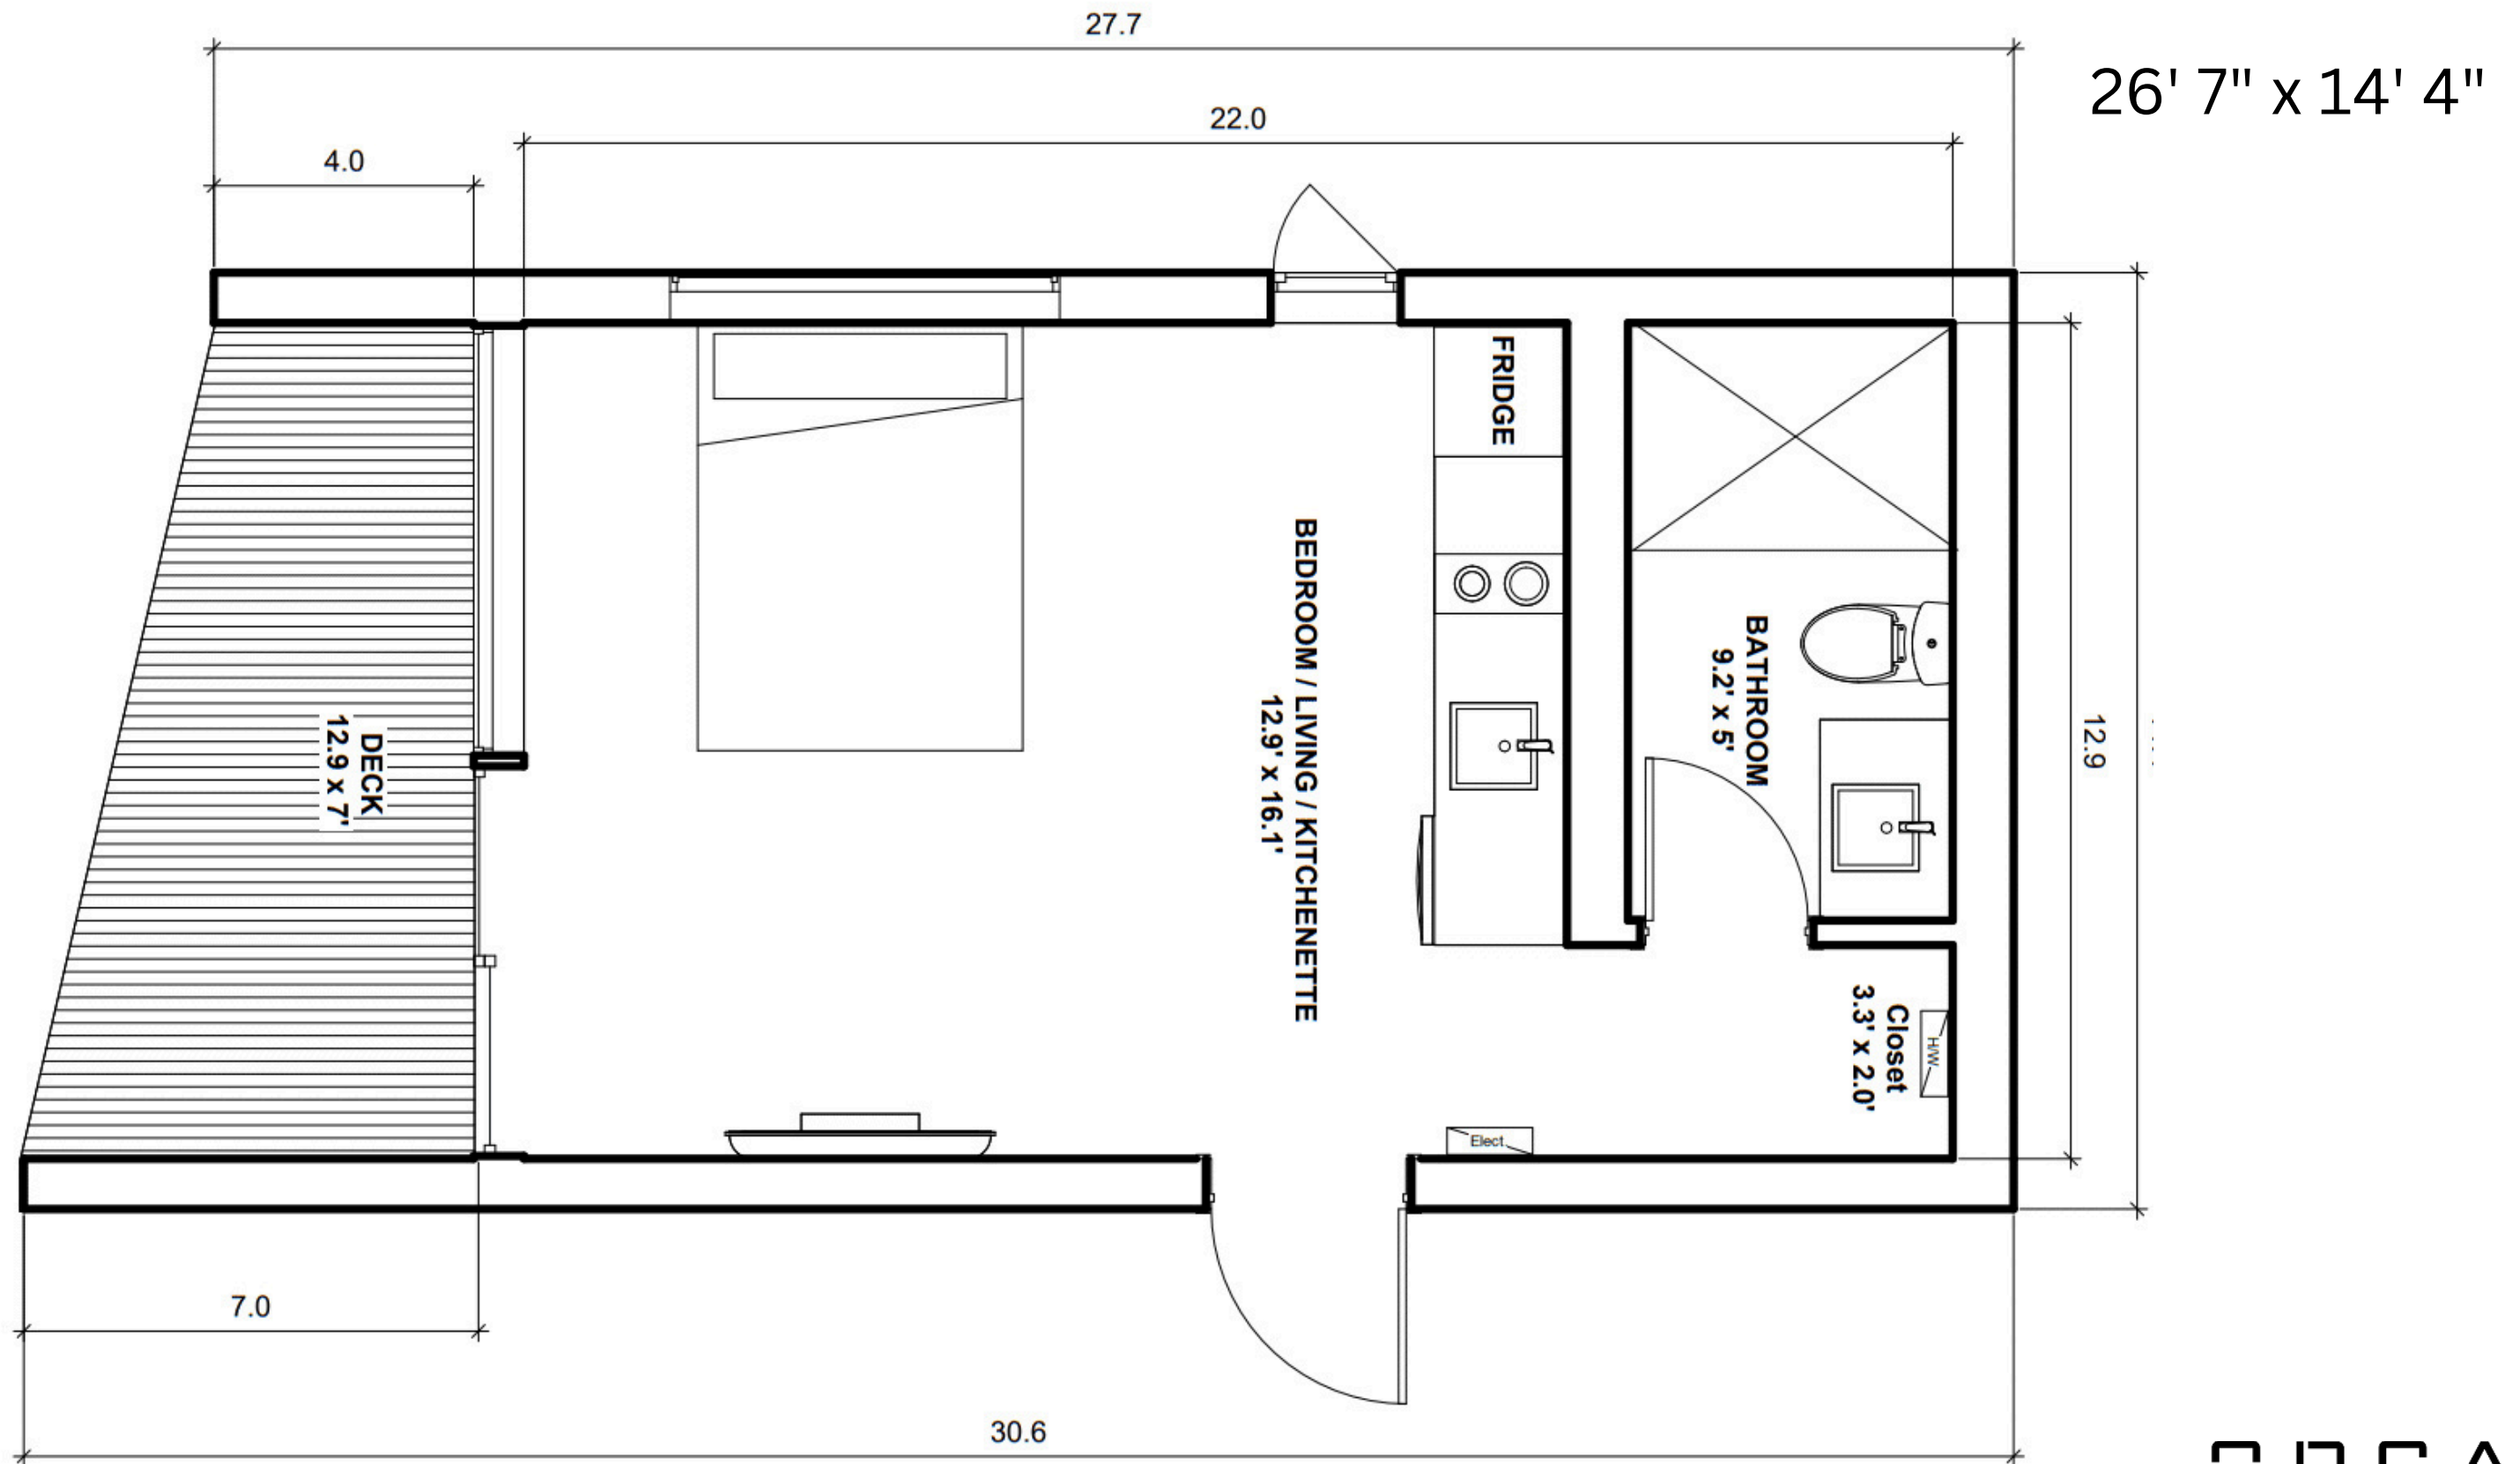

WHISKEY JACK

Bedrooms

STUDIO

Bathrooms

1

Dimensions

284 sqft / 384 sqft
19' 7" x 14' 4"
26' 7" x 14' 4"

Roof

Single Pitch or
Gable roof

PRICE : \$132,000 / \$166,000

WHISKEY JACK / 284 sqft

WHISKEY JACK / 384 sqft

Features & Specifications

	STANDARD	PREMIUM
LIGHT GAUGE STEEL FRAME (G90 Galvanized steel/50 KSI)		
LGS floors	•	•
LGS external walls 140mm stud profile	•	•
LGS internal non-loadbearing walls 140 mm & 90mm stud (Plan Depending)	•	•
LGS roof panels back to back studs 140mm deep	•	•
WALL & ROOF INSULATION		
R36 Walls - R16 4" EPS Rigid Board + Fiberglass Batts R20	•	•
R37 Roof - R16 4" EPS Rigid Board + Fiberglass Batts R20	•	•
FLOOR INSULATION		
R31 Fiberglass Batts (Concrete foundation with crawl space)	•	
R31 Fiberglass Batts (Screw piles or concrete piers)	•	
FLOOR SYSTEM		
3/4" T&G Gold Edge OSB sub-floor	•	•
EXTERIOR WALLS		
24 Gauge Standing seam Metal (Iron Ore / Charcoal color options)	•	•
Cedar wood accents (Behr Tan)	•	•
ROOF SYSTEM		
1/2" fir plywood sheathing	•	•
Peel n Stick Membrane	•	•
24 Gauge Standing seam Metal (Iron Ore / Charcoal color options)	•	•

POD

Features & Specifications

INTERIOR FINISHES	STANDARD	PREMIUM
Benjamin Moore white dove paint	•	
White interior doors	•	
Interior door handles (Matte Black or Stainless Steel)	•	
Baseboard and Door Trim 3" Flat	•	
Vinyl plank oak 7.5" flooring	•	
Engineered hardwood 7.5" flooring (excl. bathroom)		•